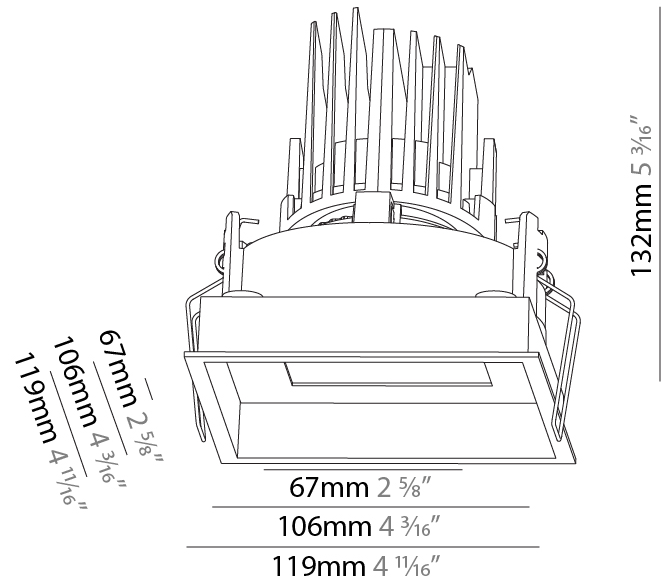

ELECTRICAL

Lamp Type: LED (Zhaga Standard)
Input Wattage (W): 13.2 / 16.5
Total Output Wattage (W): 12 / 14
Dimming: Tri-Mode (Non-Dimming and Phase Dimming (120Vac only) and 0-10V Dimming)
Driver Included: No
Driver Location: Recessed Housing
Driver Type: Constant Current - Universal
Driver Class: Class 2
Housing: See components
Input Voltage (V): 120 - 277
Constant Current (MA): 350

LED

Number of LEDs: 1
Color Temperature (°K): 2700 / 3000 / 3500 / 4000
Max. Delivered Lumen (lm): 850 / 950 / 1029 / 1050
Nominal Lumen (lm): 960 / 1070 / 1156 / 1180
CRI: >90 CRI
Lamp Life (hrs): 50000

OPTICAL

Reflector°: 10
Adjustability: Rotational 355°; Tilt 30°

RATINGS AND CERTIFICATIONS

Certified By: Certified for North American Standards
Zaneen Lighting Inc. © 2024, T 1800-388-3382, F 416-247-9319, www.zaneen.com

Available for International specifications by adding 'INT' at the end of the existing Model #. For assistance on 'custom' specifications, contact zteam@zaneen.com.
In a constant effort to supply the best product, we reserve the right to change specifications or materials without notice. The most recent specification sheets are found at zaneen.com