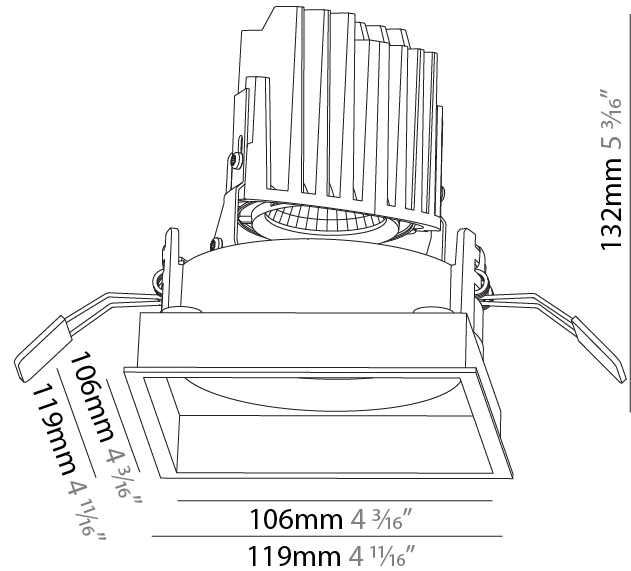

PHYSICAL

Shape: Square
Length (mm): 119
Length (in): 4 ¹¹/₁₆
Width (mm): 119
Width (in): 4 ¹¹/₁₆
Depth (mm): 132
Depth (in): 5 ³/₁₆
Ceiling Thickness (mm): 10 / 12.5 / 15
Ceiling Thickness (in): 3/8 or 1/2 or 9/16
Min. Recessing Depth (mm): 200
Min. Recessing Depth (in): 7 ⁷/₈
Light Distribution: Adjustable / Downlight
Weight (kg): 0.544
Weight (lbs): 1.2
Fixture Finish: SSR / BKV / CWI / CRY / HAB / UFT / ITA / RUA / FTG / MYG / LOD / PUS / FRO / FUP / KIA / POP / BLS / SPG / MEY / GOH / GUM / CHC / COM / ABZ / JAG / OBR / MOS / ROR
Fixture Material: Aluminum Die Cast
Cut-out Measurements: 114mm / 4 1/2" x 114mm / 4 1/2"

ELECTRICAL

Lamp Type: LED (Zhaga Standard)
Input Wattage (W): 13.2 / 16.5
Total Output Wattage (W): 12 / 14
Dimming: Tri-Mode (Non-Dimming and Phase Dimming (120Vac only) and 0-10V Dimming)
Driver Included: No
Driver Location: Recessed Housing
Driver Type: Constant Current - Universal
Driver Class: Class 2
Housing: See components
Input Voltage (V): 120 - 277
Constant Current (MA): 350

LED

Number of LEDs: 1
Color Temperature (°K): 2700 / 3000 / 3500 / 4000
Max. Delivered Lumen (lm): 850 / 950 / 1019 / 1040
Nominal Lumen (lm): 960 / 1070 / 1156 / 1180
CRI: >90 CRI
Lamp Life (hrs): 50000

OPTICAL

Reflector°: 10
Adjustability: Rotational 355°; Tilt 30°

RATINGS AND CERTIFICATIONS

Certified By: Certified for North American Standards
IP rating: IP20