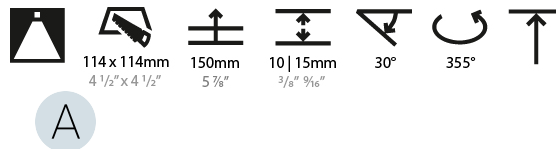

PHYSICAL

Shape: Square
Length (mm): 119
Length (in): 4 ¹¹/₁₆
Width (mm): 119
Width (in): 4 ¹¹/₁₆
Depth (mm): 132
Depth (in): 5 ³/₁₆
Ceiling Thickness (mm): 10 / 12.5 / 15
Ceiling Thickness (in): 3/8 or 1/2 or 9/16
Min. Recessing Depth (mm): 200
Min. Recessing Depth (in): 7 ⁷/₈
Light Distribution: Adjustable / Downlight
Weight (kg): 0.544
Weight (lbs): 1.2
Fixture Finish: SSR / BKV / CWI / CRY / HAB / UFT / ITA / RUA / FTG / MYG / LOD / PUS / FRO / FUP / KIA / POP / BLS / SPG / MEY / GOH / GUM / CHC / COM / ABZ / JAG / OBR / MOS / ROR
Fixture Material: Aluminum Die Cast
Cut-out Measurements: 114mm / 4 1/2" x 114mm / 4 1/2"

ELECTRICAL

Lamp Type: LED (Zhaga Standard)
Input Wattage (W): 13.2 / 16.5
Total Output Wattage (W): 12 / 14
Dimming: Tri-Mode (Non-Dimming and Phase Dimming (120Vac only) and 0-10V Dimming)
Driver Included: No
Driver Location: Recessed Housing
Driver Type: Constant Current - Universal
Driver Class: Class 2
Housing: See components
Input Voltage (V): 120 - 277
Constant Current (MA): 350

LED

Number of LEDs: 1
Color Temperature (°K): 2700 / 3000 / 3500 / 4000
Max. Delivered Lumen (lm): 850 / 950 / 1019 / 1040
Nominal Lumen (lm): 960 / 1070 / 1156 / 1180
CRI: >90 CRI
Lamp Life (hrs): 50000

OPTICAL

Reflector°: 10
Adjustability: Rotational 355°; Tilt 30°

RATINGS AND CERTIFICATIONS

Certified By: Certified for North American Standards
IP rating: IP20